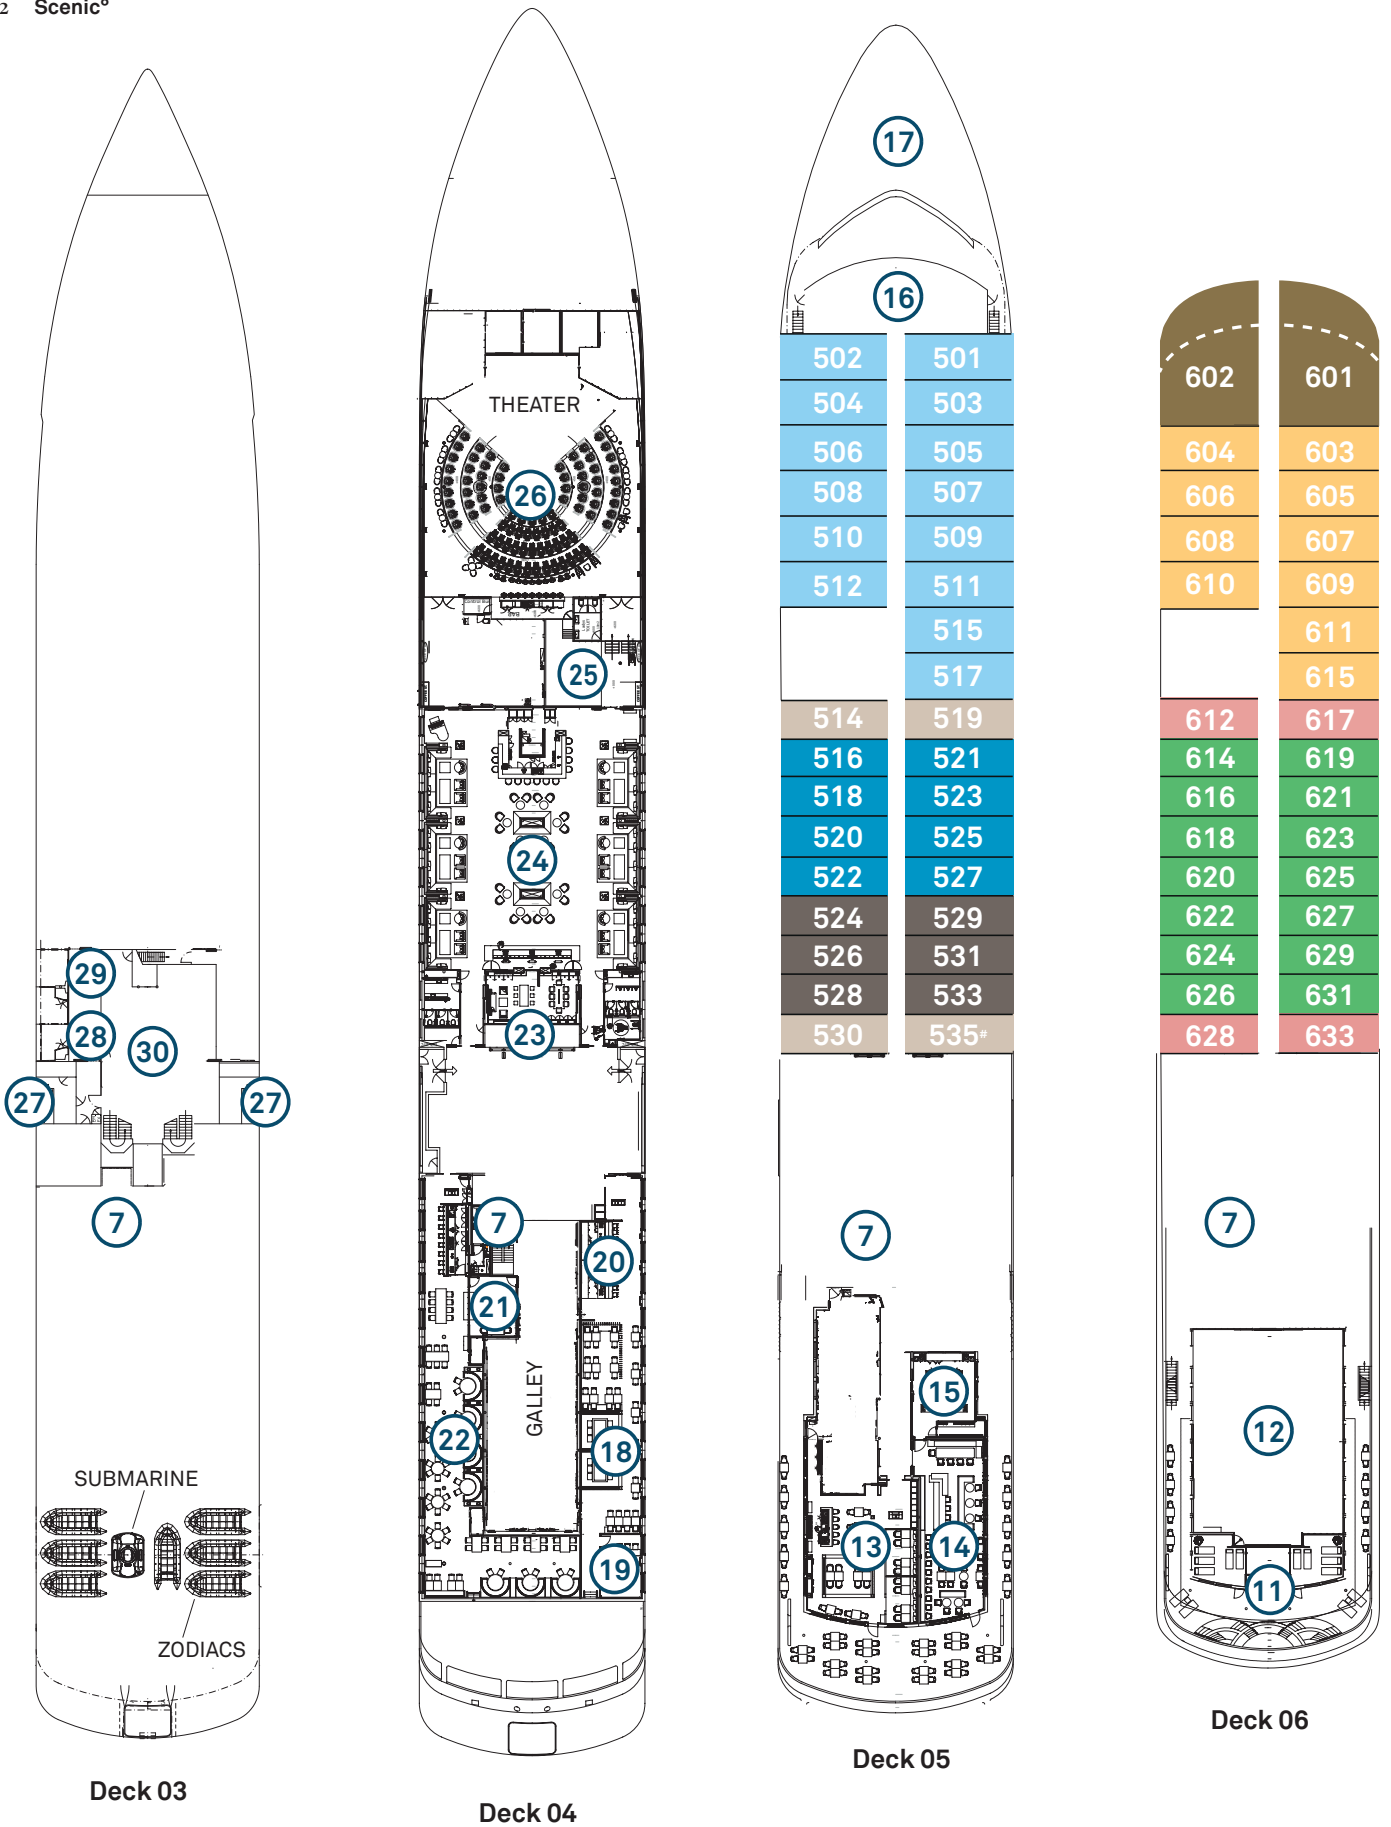

**Deck Plan**

- |                          |                       |                             |                                |                                  |
|--------------------------|-----------------------|-----------------------------|--------------------------------|----------------------------------|
| ① Sun Terrace            | ⑦ Elevator            | ⑬ Lumière                   | ⑰ Teppanyaki @ Koko's          | ⑳ Boutique                       |
| ② Plunge Pools           | ⑧ Yoga & pilates room | ⑭ Azure Bar & Café          | ㉑ Sushi @ Koko's               | ㉒ Theatre                        |
| ③ Helicopter hangars     | ⑨ Gym & fitness area  | ⑮ Epicure                   | ㉒ Chef's Table                 | ㉓ Marina entrances               |
| ④ Helipad                | ⑩ Wheelhouse          | ⑯ The Observatory & Library | ㉓ Elements                     | ㉔ Medical centre                 |
| ⑤ Indoor & outdoor pools | ⑪ Spa plunge pools    | ⑰ Reception Terrace         | ㉔ Reception & Excursion centre | ㉕ Self-service guest laundry     |
| ⑥ Yacht Club             | ⑫ Spa Sanctuary       | ⑱ Koko's                    | ㉕ Lobby Lounge                 | ㉖ Climate controlled change room |