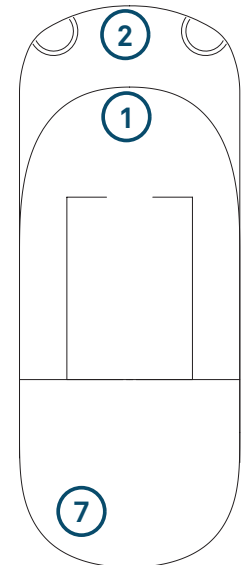

**Deck Plan**

- |                          |                       |                             |                                |                                  |
|--------------------------|-----------------------|-----------------------------|--------------------------------|----------------------------------|
| ① Sun Terrace            | ⑦ Elevator            | ⑬ Lumière                   | ⑰ Teppanyaki @ Koko's          | ⑳ Boutique                       |
| ② Plunge Pools           | ⑧ Yoga & pilates room | ⑭ Azure Bar & Café          | ㉑ Sushi @ Koko's               | ㉒ Theatre                        |
| ③ Helicopter hangars     | ⑨ Gym & fitness area  | ⑮ Epicure                   | ㉒ Chef's Table                 | ㉓ Marina entrances               |
| ④ Helipad                | ⑩ Wheelhouse          | ⑯ The Observatory & Library | ㉓ Elements                     | ㉔ Medical centre                 |
| ⑤ Indoor & outdoor pools | ⑪ Spa plunge pools    | ⑰ Reception Terrace         | ㉔ Reception & Excursion centre | ㉕ Self-service guest laundry     |
| ⑥ Yacht Club             | ⑫ Spa Sanctuary       | ⑱ Koko's                    | ㉕ Lobby Lounge                 | ㉖ Climate controlled change room |

# Scenic Eclipse

Built 2018 | Passengers 200/228 | Suites 114 | Crew 192/176 | Length 168 metres | Gross Tonnage 17,085 | Speed 17 knots

Deck 07

Deck 08

Deck 09

Deck 10