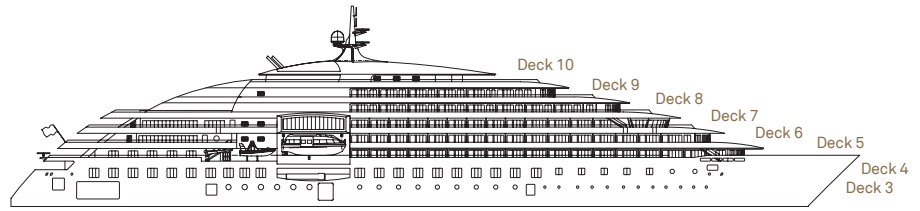

Scenic Eclipse

Built 2018 | Passengers 200/228 | Suites 114 | Crew 192/176 | Length 168 metres | Gross Tonnage 17,085 | Speed 17 knots

Deck 07