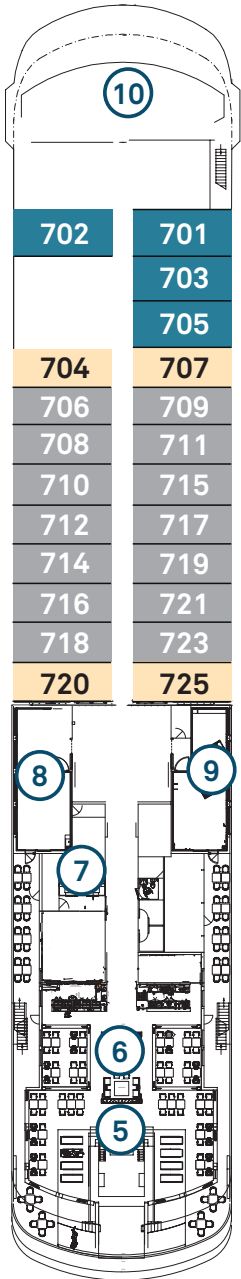

**Deck Plan**

- |                          |                       |                             |                                |                                  |
|--------------------------|-----------------------|-----------------------------|--------------------------------|----------------------------------|
| ① Sun Terrace            | ⑦ Elevator            | ⑬ Lumière                   | ⑰ Teppanyaki @ Koko's          | ⑳ Boutique                       |
| ② Plunge Pools           | ⑧ Yoga & pilates room | ⑭ Azure Bar & Café          | ㉑ Sushi @ Koko's               | ㉒ Theatre                        |
| ③ Helicopter hangars     | ⑨ Gym & fitness area  | ⑮ Epicure                   | ㉒ Chef's Table                 | ㉓ Marina entrances               |
| ④ Helipad                | ⑩ Wheelhouse          | ⑯ The Observatory & Library | ㉓ Elements                     | ㉔ Medical centre                 |
| ⑤ Indoor & outdoor pools | ⑪ Spa plunge pools    | ⑰ Reception Terrace         | ㉔ Reception & Excursion centre | ㉕ Self-service guest laundry     |
| ⑥ Yacht Club             | ⑫ Spa Sanctuary       | ⑱ Koko's                    | ㉕ Lobby Lounge                 | ㉖ Climate controlled change room |

# Scenic Eclipse

Built 2018 | Passengers 200/228 | Suites 114 | Crew 192/176 | Length 168 metres | Gross Tonnage 17,085 | Speed 17 knots

Deck 07

Deck 08

Deck 09

Deck 10