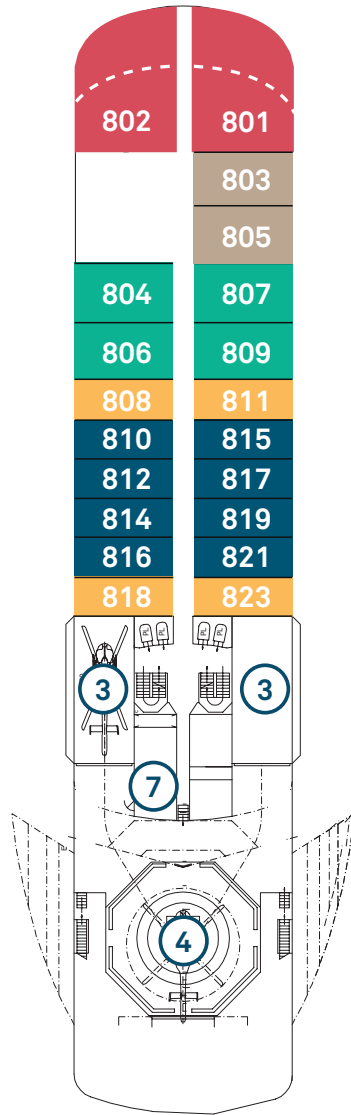

**Deck Plan**

- |                          |                       |                             |                                |                                  |
|--------------------------|-----------------------|-----------------------------|--------------------------------|----------------------------------|
| ① Sun Terrace            | ⑦ Elevator            | ⑬ Lumière                   | ⑰ Teppanyaki @ Koko's          | ⑳ Boutique                       |
| ② Plunge Pools           | ⑧ Yoga & pilates room | ⑭ Azure Bar & Café          | ㉑ Sushi @ Koko's               | ㉒ Theatre                        |
| ③ Helicopter hangars     | ⑨ Gym & fitness area  | ⑮ Epicure                   | ㉒ Chef's Table                 | ㉓ Marina entrances               |
| ④ Helipad                | ⑩ Wheelhouse          | ⑯ The Observatory & Library | ㉓ Elements                     | ㉔ Medical centre                 |
| ⑤ Indoor & outdoor pools | ⑪ Spa plunge pools    | ⑰ Reception Terrace         | ㉔ Reception & Excursion centre | ㉕ Self-service guest laundry     |
| ⑥ Yacht Club             | ⑫ Spa Sanctuary       | ⑱ Koko's                    | ㉕ Lobby Lounge                 | ㉖ Climate controlled change room |

# Scenic Eclipse

Built 2018 | Passengers 200/228 | Suites 114 | Crew 192/176 | Length 168 metres | Gross Tonnage 17,085 | Speed 17 knots

Deck 07

Deck 08

Deck 09

Deck 10