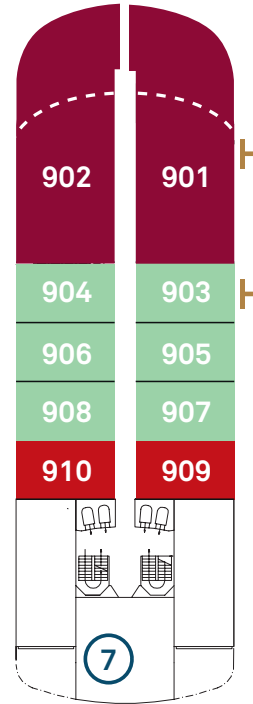

# Scenic Eclipse

Built 2018 | Passengers 200/228 | Suites 114 | Crew 192/176 | Length 168 metres | Gross Tonnage 17,085 | Speed 17 knots

Deck 07

Deck 08

Deck 09

Deck 10

## Suite Categories

Deck 5		Deck 6		Deck 7		Deck 8		Deck 9	
DD	Grand Deluxe Verandah 40m <sup>2</sup>	GP	Grand Panorama 115m <sup>2</sup>	BD	Grand Deluxe Verandah 40m <sup>2</sup>	P	Panorama 110m <sup>2</sup>	OT	^Two-bedroom Penthouse 247m <sup>2</sup>
DB	Deluxe Verandah 34m <sup>2</sup>	CD	Grand Deluxe Verandah 40m <sup>2</sup>	BA	Deluxe Verandah 34m <sup>2</sup>	S	Spa 52m <sup>2</sup>	OP	Owner's Penthouse 195m <sup>2</sup>
DA	Deluxe Verandah 34m <sup>2</sup>	CA	Deluxe Verandah 34m <sup>2</sup>	B	Verandah 32m <sup>2</sup>	AD	Grand Deluxe Verandah 40m <sup>2</sup>	SB	Spa Suite 52m <sup>2</sup>
D	Verandah 32m <sup>2</sup>	C	Verandah 32m <sup>2</sup>			AA	Deluxe Verandah 34m <sup>2</sup>	SA	Spa Suite 50m <sup>2</sup>
						A	Verandah 32m <sup>2</sup>		